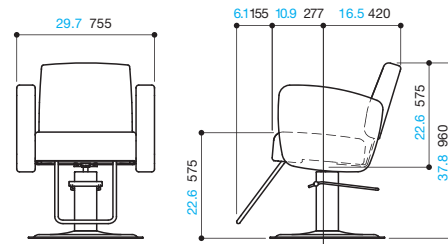

Backwash

Tilting bowl

Bowl can be tilted down 13 degrees or up 7 degrees from the basic horizontal position to accommodate differences in height among individual customers.

Footrest Variations

Styling Chair, All-Purpose Chair

217 Footrest

317 Footrest

G90 Footrest Note : styling chair only.

Chair Base

B1A
INITIAL HEIGHT : 16 inches 415 mm
STROKE : 8 inches 198 mm

The standard chair base is model B1A. Other base models are available for selection.

DIMENSIONS (inch mm)

Virtu

Styling Chair

Bellus

Styling Chair

Novo

Styling Chair

Backwash

Backwash

Backwash

Notes:

Dimensions shown above may vary slightly depending on the product.

Figures in parentheses apply when the bowl angle is 0 degrees (horizontally level).

Height of neck cushion will vary slightly depending on the product.