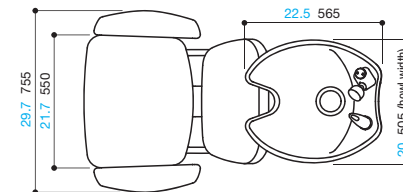

Backwash

Tilting bowl

Bowl can be tilted down 13 degrees or up 7 degrees from the basic horizontal position to accommodate differences in height among individual customers.

Footrest Variations

Styling Chair, All-Purpose Chair

217 Footrest

317 Footrest

G90 Footrest Note : styling chair only.

Chair Base

B1A
INITIAL HEIGHT : 16 inches 415 mm
STROKE : 8 inches 198 mm

The standard chair base is model B1A. Other base models are available for selection.

DIMENSIONS (inch mm)

Virtu

Styling Chair

Bellus

Styling Chair

Novo

Styling Chair

Backwash

Backwash

Backwash

Notes:

Dimensions shown above may vary slightly depending on the product.

Figures in parentheses apply when the bowl angle is 0 degrees (horizontally level).

Height of neck cushion will vary slightly depending on the product.