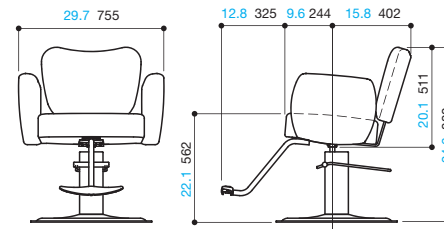

Backwash

Tilting bowl

Bowl can be tilted down 13 degrees or up 7 degrees from the basic horizontal position to accommodate differences in height among individual customers.

Footrest Variations

Styling Chair, All-Purpose Chair

217 Footrest

317 Footrest

G90 Footrest Note : styling chair only.

Chair Base

B1A
INITIAL HEIGHT : 16 inches 415 mm
STROKE : 8 inches 198 mm

The standard chair base is model B1A. Other base models are available for selection.

DIMENSIONS (inch mm)

Virtu

Styling Chair

Bellus

Styling Chair

Novo

Styling Chair

Backwash

Backwash

Backwash

Notes:

Dimensions shown above may vary slightly depending on the product.

Figures in parentheses apply when the bowl angle is 0 degrees (horizontally level).

Height of neck cushion will vary slightly depending on the product.