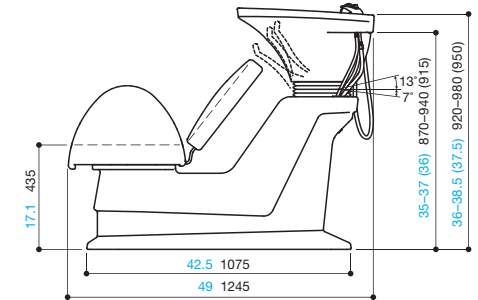

Backwash

Tilting bowl

Bowl can be tilted down 13 degrees or up 7 degrees from the basic horizontal position to accommodate differences in height among individual customers.

Footrest Variations

Styling Chair, All-Purpose Chair

217 Footrest

317 Footrest

G90 Footrest Note : styling chair only.

Chair Base

B1A
INITIAL HEIGHT : 16 inches 415 mm
STROKE : 8 inches 198 mm

The standard chair base is model B1A. Other base models are available for selection.

DIMENSIONS (inch mm)

Virtu

Styling Chair

Bellus

Styling Chair

Novo

Styling Chair

Backwash

Backwash

Backwash

Notes:

Dimensions shown above may vary slightly depending on the product.

Figures in parentheses apply when the bowl angle is 0 degrees (horizontally level).

Height of neck cushion will vary slightly depending on the product.