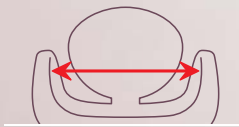

Styling Chair

Inside armrest length

21-1/2 inches

Backwash

Dryer Chair

All-Purpose Chair

Reception Chair

Novo

Styling Chair

Inside armrest length

22 inches

Backwash

Dryer Chair

All-Purpose Chair

Reception Chair

FEATURE

Backwash

Tilting bowl

Bowl can be tilted down 13 degrees or up 7 degrees from the basic horizontal position to accommodate differences in height among individual customers.

Footrest Variations

Styling Chair, All-Purpose Chair