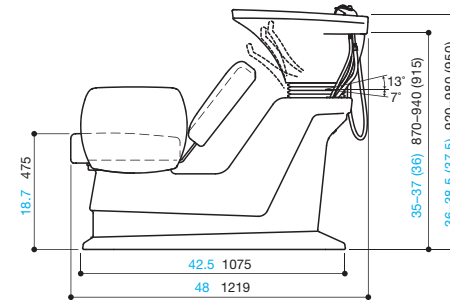

Backwash

Tilting bowl

Bowl can be tilted down 13 degrees or up 7 degrees from the basic horizontal position to accommodate differences in height among individual customers.

Footrest Variations

Styling Chair, All-Purpose Chair

217 Footrest

317 Footrest

G90 Footrest Note : styling chair only.

Chair Base

B1A
INITIAL HEIGHT : 16 inches 415 mm
STROKE : 8 inches 198 mm

The standard chair base is model B1A. Other base models are available for selection.

DIMENSIONS (inch mm)

Virtu

Styling Chair

Bellus

Styling Chair

Novo

Styling Chair

Backwash

Backwash

Backwash

Notes:

Dimensions shown above may vary slightly depending on the product.

Figures in parentheses apply when the bowl angle is 0 degrees (horizontally level).

Height of neck cushion will vary slightly depending on the product.