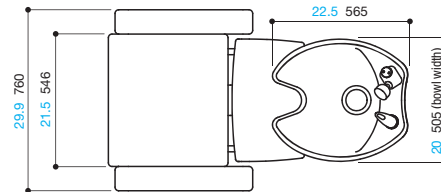

Backwash

Tilting bowl

Bowl can be tilted down 13 degrees or up 7 degrees from the basic horizontal position to accommodate differences in height among individual customers.

Footrest Variations

Styling Chair, All-Purpose Chair

217 Footrest

317 Footrest

G90 Footrest Note : styling chair only.

Chair Base

B1A
INITIAL HEIGHT : 16 inches 415 mm
STROKE : 8 inches 198 mm

The standard chair base is model B1A. Other base models are available for selection.

DIMENSIONS (inch mm)

Virtu

Styling Chair

Bellus

Styling Chair

Novo

Styling Chair

Backwash

Backwash

Backwash

Notes:

Dimensions shown above may vary slightly depending on the product.

Figures in parentheses apply when the bowl angle is 0 degrees (horizontally level).

Height of neck cushion will vary slightly depending on the product.