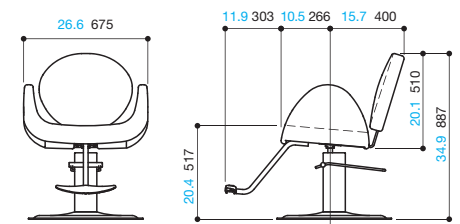

Backwash

Tilting bowl

Bowl can be tilted down 13 degrees or up 7 degrees from the basic horizontal position to accommodate differences in height among individual customers.

Footrest Variations

Styling Chair, All-Purpose Chair

217 Footrest

317 Footrest

G90 Footrest Note : styling chair only.

Chair Base

B1A
INITIAL HEIGHT : 16 inches 415 mm
STROKE : 8 inches 198 mm

The standard chair base is model B1A. Other base models are available for selection.

DIMENSIONS (inch mm)

Virtu

Styling Chair

Bellus

Styling Chair

Novo

Styling Chair

Backwash

Backwash

Backwash

Notes:

Dimensions shown above may vary slightly depending on the product.

Figures in parentheses apply when the bowl angle is 0 degrees (horizontally level).

Height of neck cushion will vary slightly depending on the product.