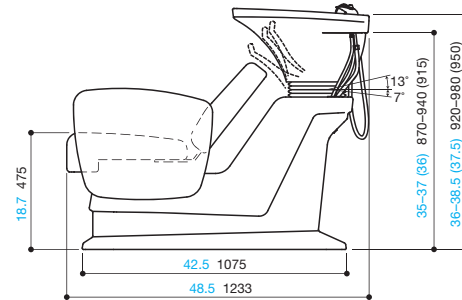

Backwash

Tilting bowl

Bowl can be tilted down 13 degrees or up 7 degrees from the basic horizontal position to accommodate differences in height among individual customers.

Footrest Variations

Styling Chair, All-Purpose Chair

217 Footrest

317 Footrest

G90 Footrest Note : styling chair only.

Chair Base

B1A
INITIAL HEIGHT : 16 inches 415 mm
STROKE : 8 inches 198 mm

The standard chair base is model B1A. Other base models are available for selection.

DIMENSIONS (inch mm)

Virtu

Styling Chair

Bellus

Styling Chair

Novo

Styling Chair

Backwash

Backwash

Backwash

Notes:

Dimensions shown above may vary slightly depending on the product.

Figures in parentheses apply when the bowl angle is 0 degrees (horizontally level).

Height of neck cushion will vary slightly depending on the product.