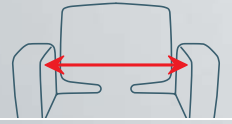

Styling Chair

Inside armrest length

21-1/2 inches

Backwash

Dryer Chair

All-Purpose Chair

Reception Chair

Bellus