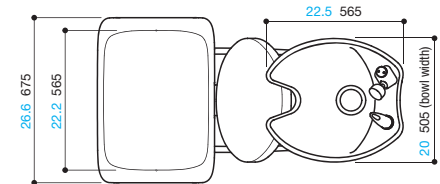

Backwash

Tilting bowl

Bowl can be tilted down 13 degrees or up 7 degrees from the basic horizontal position to accommodate differences in height among individual customers.

Footrest Variations

Styling Chair, All-Purpose Chair

217 Footrest

317 Footrest

G90 Footrest Note : styling chair only.

Chair Base

B1A
INITIAL HEIGHT : 16 inches 415 mm
STROKE : 8 inches 198 mm

The standard chair base is model B1A. Other base models are available for selection.

DIMENSIONS (inch mm)

Virtu

Styling Chair

Bellus

Styling Chair

Novo

Styling Chair

Backwash

Backwash

Backwash

Notes:

Dimensions shown above may vary slightly depending on the product.

Figures in parentheses apply when the bowl angle is 0 degrees (horizontally level).

Height of neck cushion will vary slightly depending on the product.