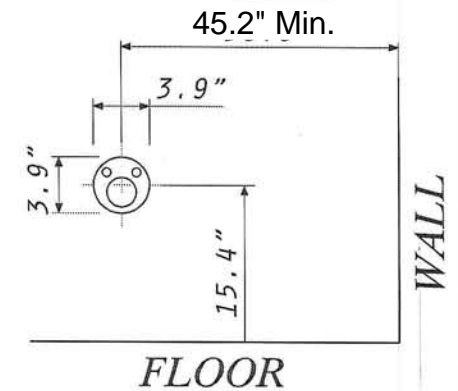

BAHAMA WASH-UNIT

UNIT MUST BE POSITIONED WITH A DISTANCE OF 24 INCHES FROM THE BACK OF THE BASIN TO THE WALL.