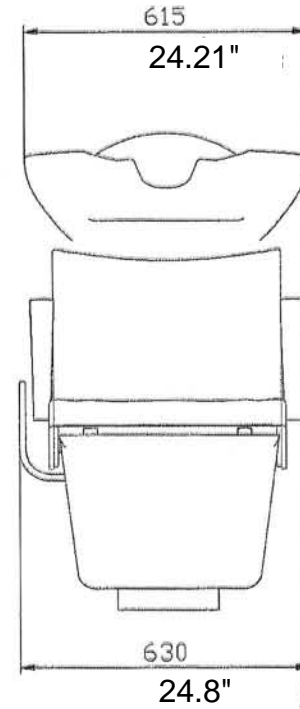

LAVAGGIO BAHAMAS PLUS TAKARA

weight: 59kg=
129.8lbs