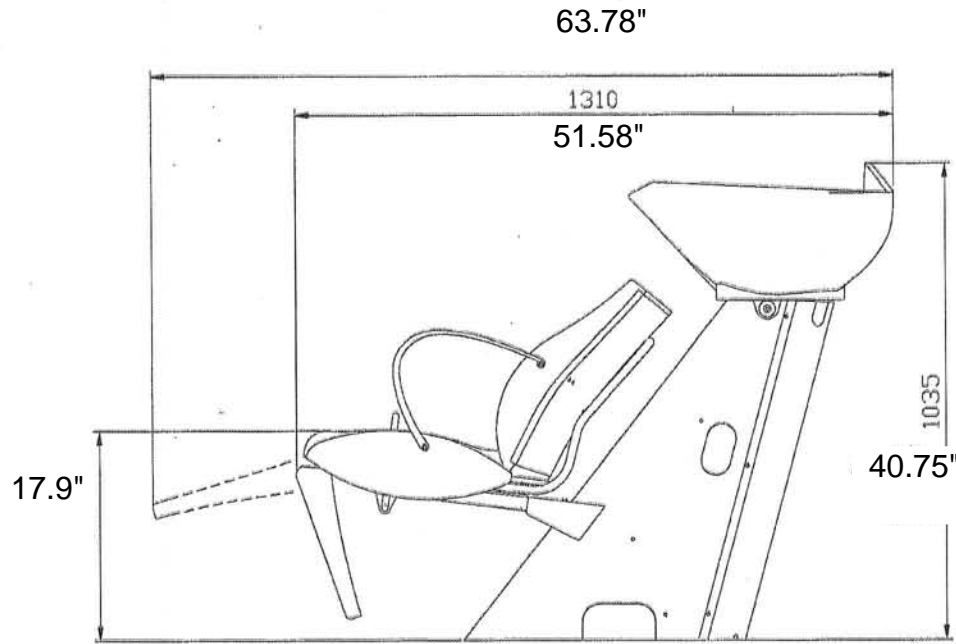

LAVAGGIO BAHAMAS PLUS TAKARA

weight: 59kg=
129.8lbs