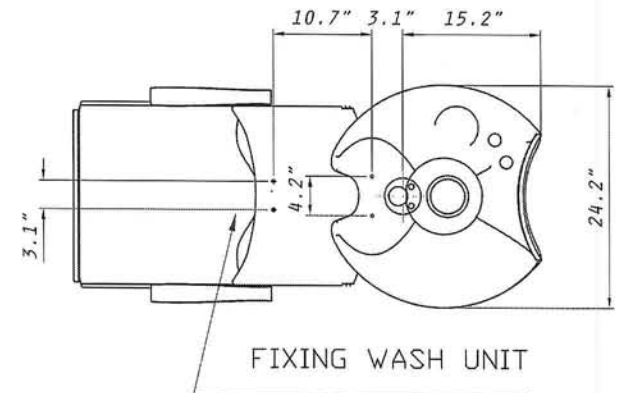

BAHAMA WASH-UNIT

UNIT MUST BE POSITIONED WITH A DISTANCE OF 24 INCHES FROM THE BACK OF THE BASIN TO THE WALL.