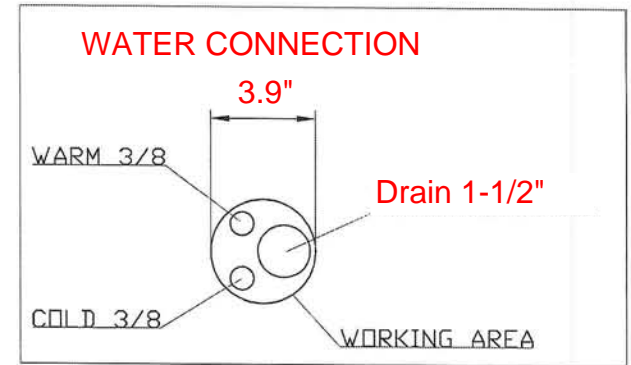

BAHAMA WASH-UNIT

UNIT MUST BE POSITIONED WITH A DISTANCE OF 24 INCHES FROM THE BACK OF THE BASIN TO THE WALL.