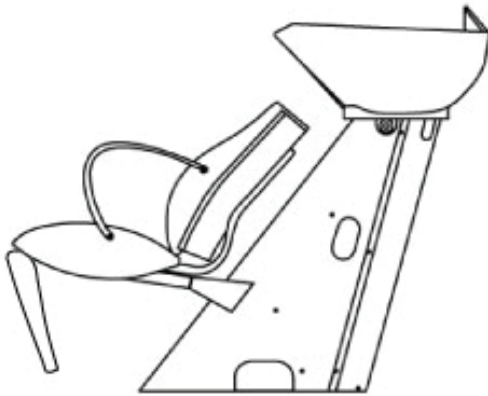

BAHAMA

The Bahama Shampoo Unit adds a sleek and chic look to your salon. The stainless steel base and shiny chrome arms are easy to keep clean and made to last. The large tilting ceramic bowl and extendable foot rest add to the all over comfort of the chair. The Bahama is ergonomically designed for good lumbar support so clients will never complain of a sore back in *this* chair!

SH-505

Standard Features:

Vinyl covered seat, polished aluminum armrests, stainless steel structure, tilting basin made of white ceramic.

Chair Specifications:

Measurements: 24.8"W x 40.75"H x 51.58"L

Measurements with Leg Extended: 24.8"W x 40.75" H x 63.78"L

Weight: 129.8 lbs

TAKARA BELMONT USA, INC. SHOWROOMS AND DESIGN CENTERS

• NEW ENGLAND 800.283.3222	• DC, VA, MD, DE & WV 301.577.0212	• NORTH MIDWEST 800.825.2725	• WEST COAST 949.916.3404
• NY & CT 212.541.6661	• SOUTHEAST 888.492.7292	• ROCKY MOUNTAINS 800.478.6368	
• NJ & PA 877.283.1289	• MO AREA 800.325.7373 x1337	• SOUTH MIDWEST 800.478.6368	

TODAY. TOMORROW. ALWAYS.

www.TakaraBelmont.com

101 Belmont Drive
Somerset, NJ 08873
732.469.5000
Toll Free: 800.526.3847