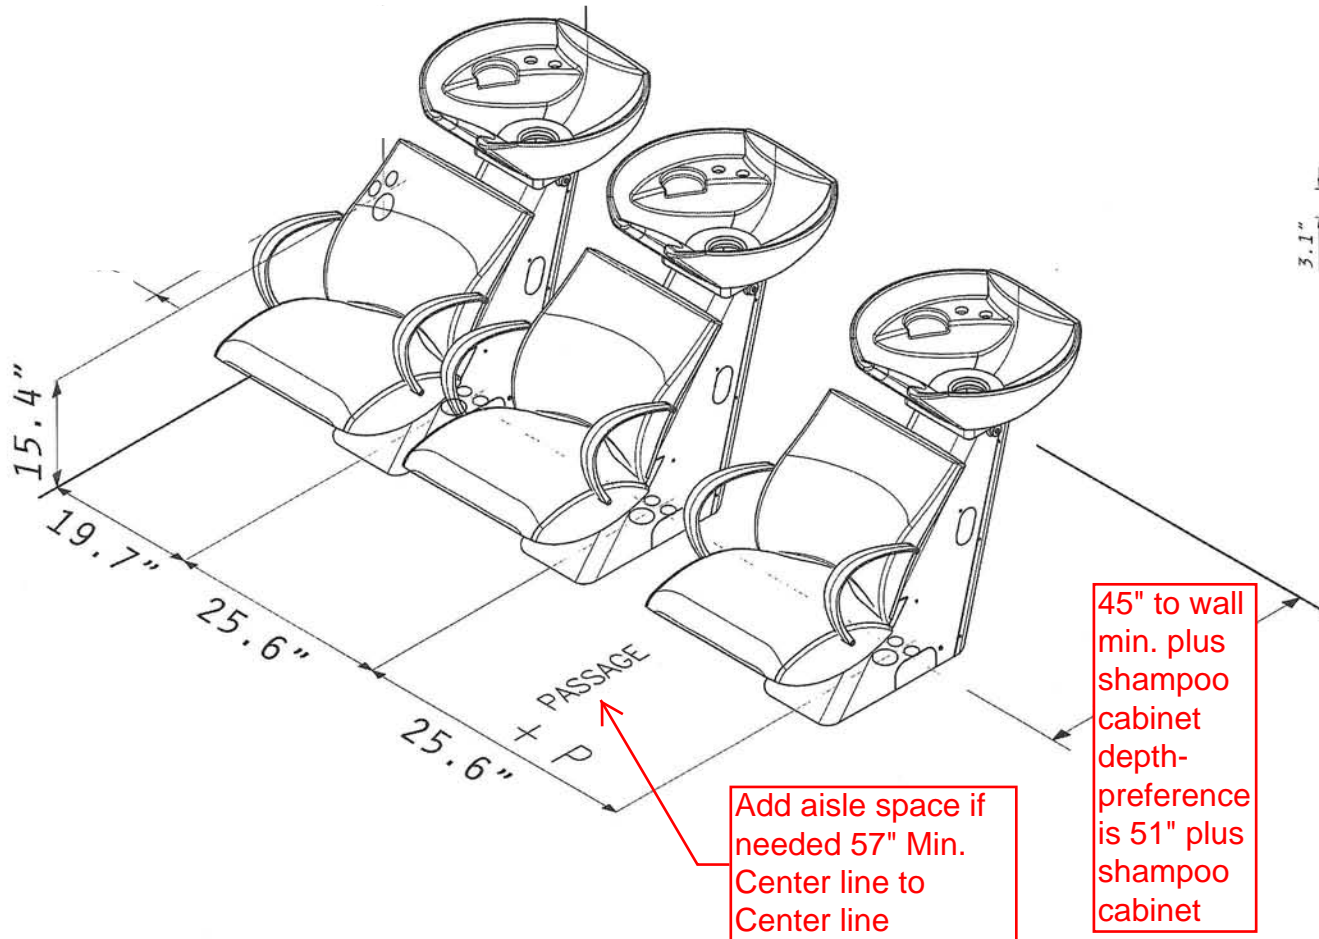

BAHAMA WASH-UNIT

UNIT MUST BE POSITIONED WITH A DISTANCE OF 24 INCHES FROM THE BACK OF THE BASIN TO THE WALL.