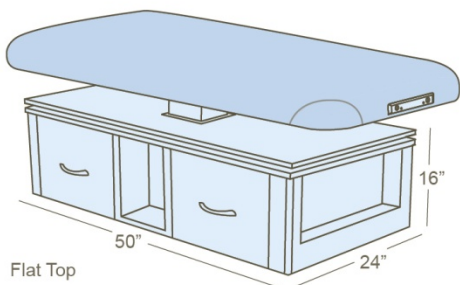

Everest Eclipse™

ELECTRIC LIFT TABLE

Multi-Purpose Spa Table

Modern in design. Exceptional in comfort. The Everest Eclipse™ does exactly as its name suggests: it eclipses its surroundings. With precision-crafted cabinetry for storage or a hot towel cabinet, the Everest Eclipse™ brings functional design to a sleek new level. Smooth, quiet height adjustments and ultra-luxurious cushioning offer unparalleled spa-level comfort. It is your multi-purpose solution for every spa need – perfect for massage, facials, and various other treatments.

Multiple Top Options

Flat Top

Oils and Hot Towel Cabi sold separately

MADE IN THE USA
with components sourced globally

STANDARD FEATURES

- Rounded Salon Corners
- Stunning Black Lacquer Base
- Heavy Duty Steel Frame
- Natursoft™ Upholstery – 100% PU in 16 colors
- Pro-Plush™ Deluxe 3-Layer 3" Cushioning System
- Accent Lighting
- 4 Inset Pockets
- 2 Storage Drawers; 1 Faux Drawer
- Lifetime Limited Warranty

OPTIONS

- Manual Position Back Tilt
- Non-Electric Pneumatic-Assist Facial or Salon Top
- Extra Foot Pedals
- Custom Wood Stains & Upholstery
- Flex Arms, Neck Roll, and Salon Pillow
- UltraLeather™ Upholstery
- Flex-Rest™ or Caress™ Facecradle
- 4" Memory Foam System

SPECIFICATIONS

- Width: 28", 30", 32"
- Length: 73"
- Height Range: 27.75" – 37.75"
- Hot Towel Cabi-Cubbi™: 10" x 16.25" x 12"
- Recommended Lift Capacity: 600 lbs.

CE

EARTHLITE
World's #1 Brand in Massage™