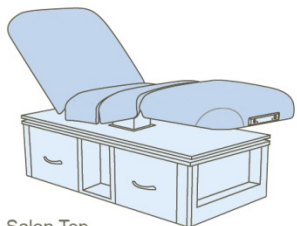

Everest Eclipse™

ELECTRIC LIFT TABLE

Multi-Purpose Spa Table

Modern in design. Exceptional in comfort. The Everest Eclipse™ does exactly as its name suggests: it eclipses its surroundings. With precision-crafted cabinetry for storage or a hot towel cabinet, the Everest Eclipse™ brings functional design to a sleek new level. Smooth, quiet height adjustments and ultra-luxurious cushioning offer unparalleled spa-level comfort. It is your multi-purpose solution for every spa need – perfect for massage, facials, and various other treatments.

Multiple Top Options

Salon Top