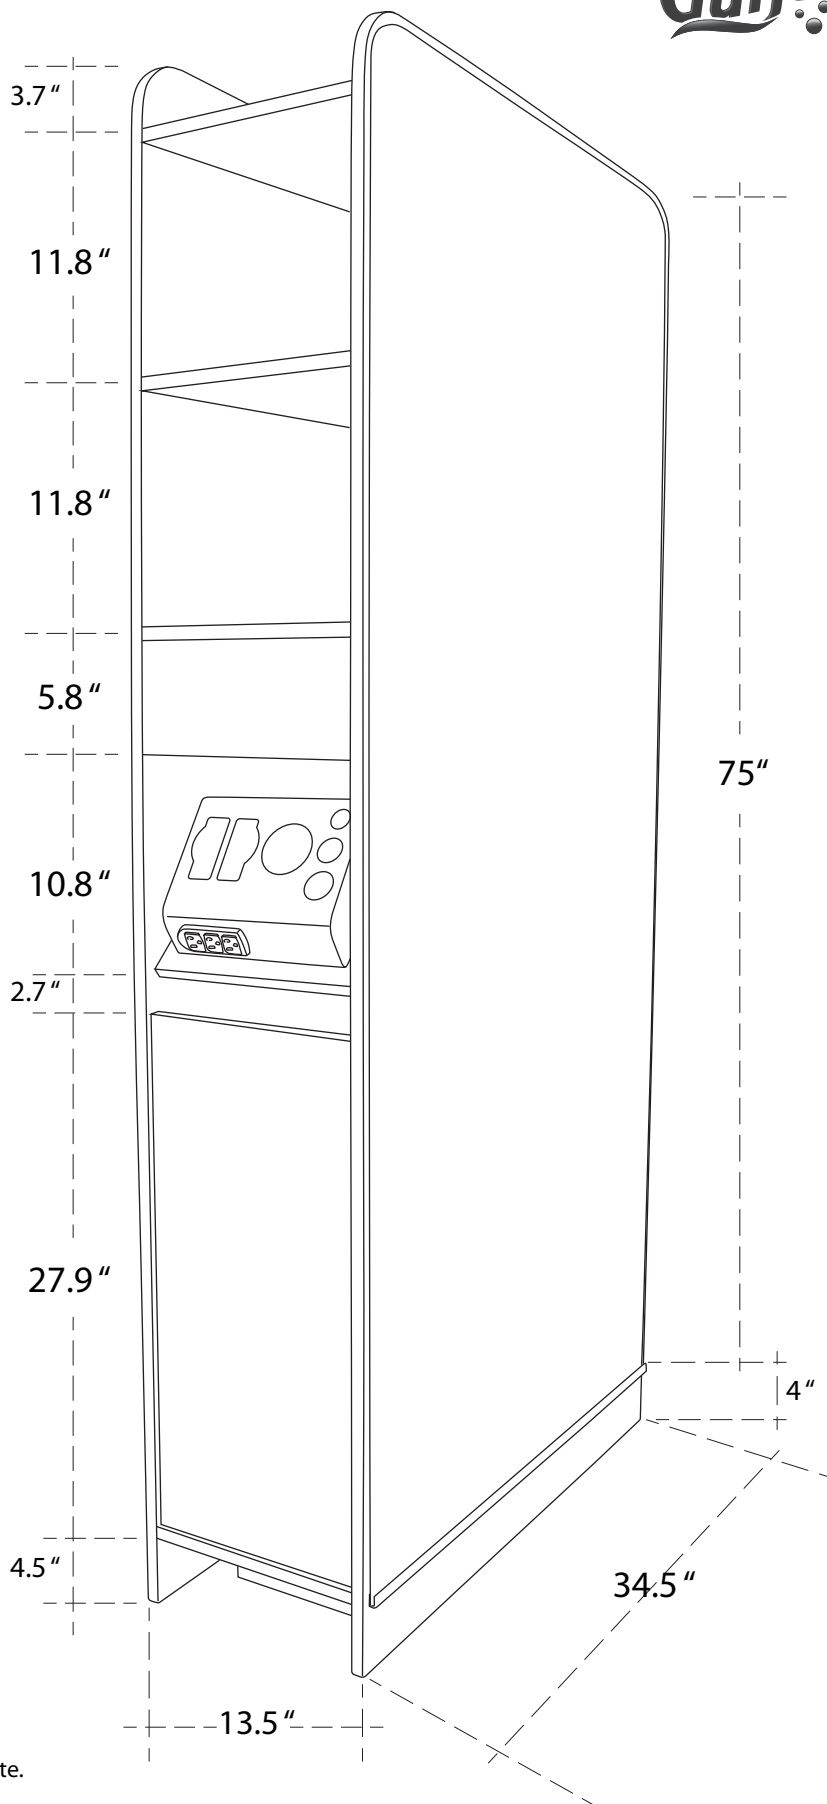

*Siena*  
DOUBLE SIDED  
MIRRORED WORK STATION  
Dimensions

The dimensions are approximate.