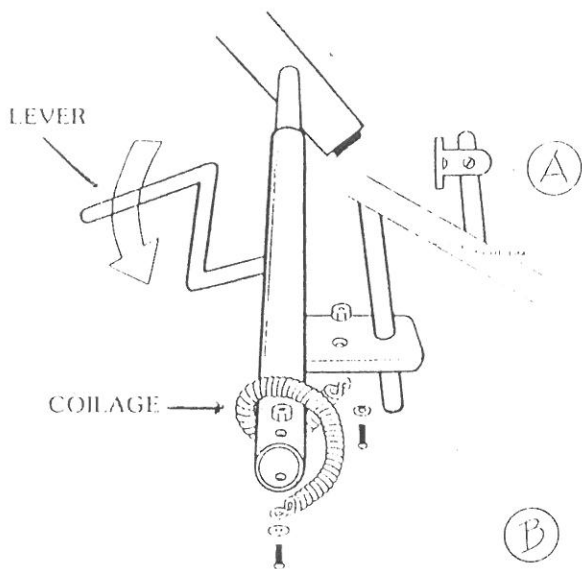

Ultimate Designs In Skin Care Equipment

HF809 Facial Chair with Hydraulic Base

ASSEMBLY INSTRUCTIONS FOR
AND
HF809 **HF803**

NOTE: PIECES COME PRE-ASSEMBLED!
PLEASE FOLLOW PROPER DIRECTION
OF THE COILAGE IN ORDER FOR
CHAIR TO FUNCTION PROPERLY

ONLY AFTER COILAGE IS PROPERLY
ASSEMBLED, THE CHAIR BACKREST
CAN BE ADJUSTED OR LOWERED TO
DESIRED POSITION BY DEPRESSING
THE LEVER —

TO RETURN BACKREST TO UPRIGHT
POSITION, SIMPLY PUSH IT UPWARD

ONLY AFTER COILAGE IS PROPERLY
ASSEMBLED, THE CHAIR LEGREST
CAN BE ADJUSTED OR HIGHERED TO
DESIRED POSITION BY DEPRESSING
THE LEVER —

TO RETURN LEGREST TO ORIGINAL
POSITION, SIMPLY PUSH IT UPWARD