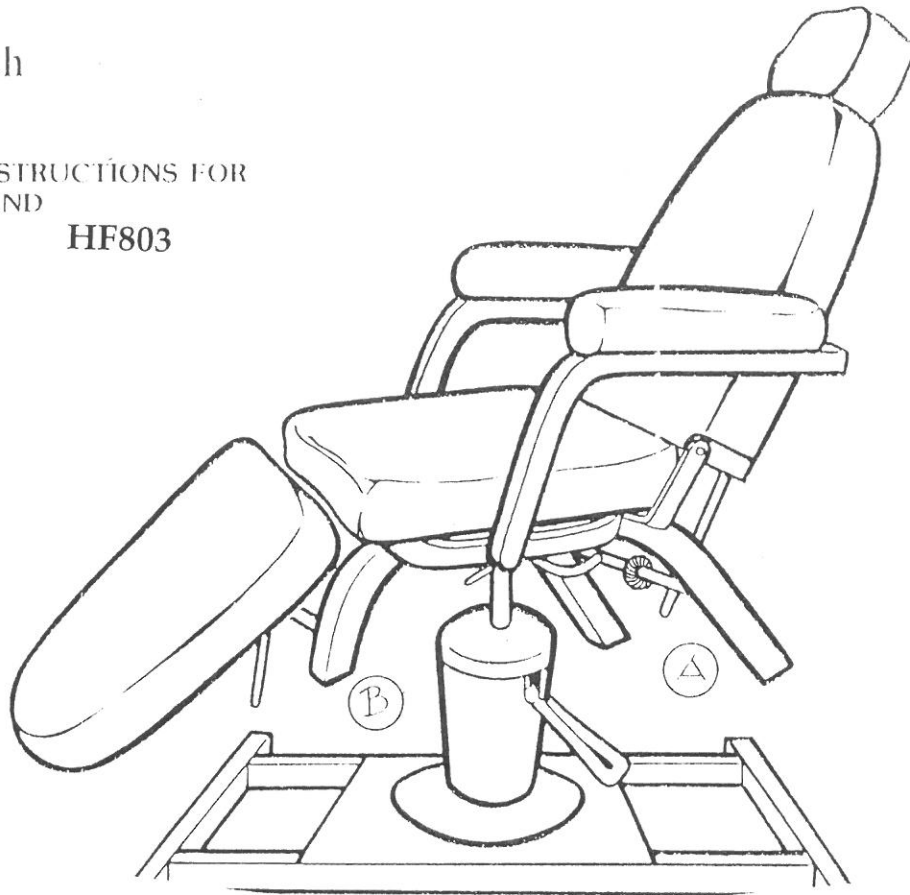

Ultimate Designs In Skin Care Equipment

HF809 Facial Chair with Hydraulic Base

ASSEMBLY INSTRUCTIONS FOR
AND
HF809 **HF803**

NOTE: PIECES COME PRE-ASSEMBLED!
PLEASE FOLLOW PROPER DIRECTION
OF THE COILAGE IN ORDER FOR
CHAIR TO FUNCTION PROPERLY

ONLY AFTER COILAGE IS PROPERLY
ASSEMBLED, THE CHAIR BACKREST
CAN BE ADJUSTED OR LOWERED TO
DESIRED POSITION BY DEPRESSING
THE LEVER —

TO RETURN BACKREST TO UPRIGHT
POSITION, SIMPLY PUSH IT UPWARD

ONLY AFTER COILAGE IS PROPERLY
ASSEMBLED, THE CHAIR LEGREST
CAN BE ADJUSTED OR HIGHERED TO
DESIRED POSITION BY DEPRESSING
THE LEVER —

TO RETURN LEGREST TO ORIGINAL
POSITION, SIMPLY PUSH IT UPWARD