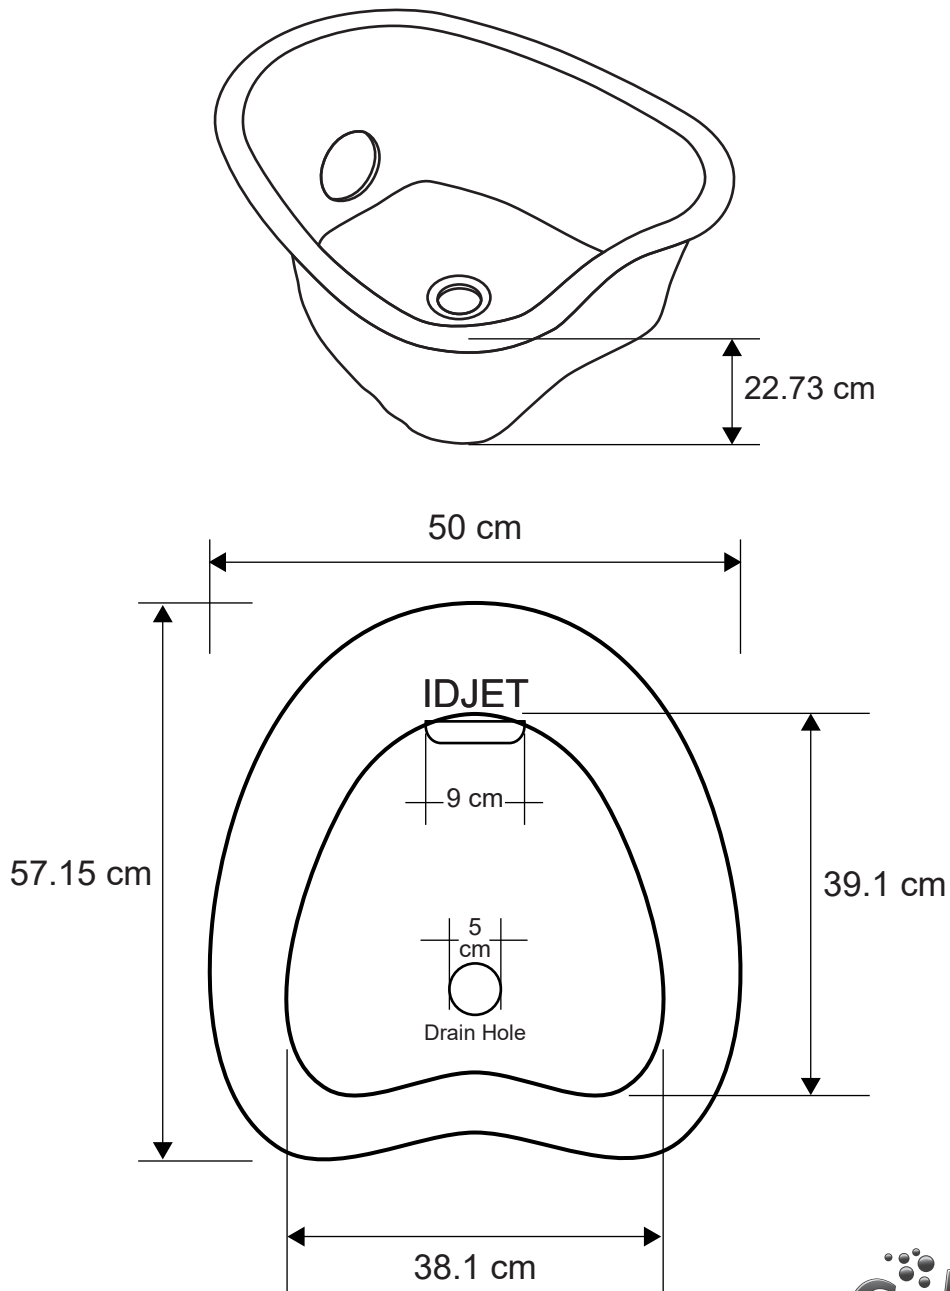

HEARTSHAPE GLASS BOWL DIMENSIONS

Specifications:

Weight: 39 Lb. (17.70 kg.)
Glass Thickness: 0.47"
Bowl Capacity: 5.75 US gal. (21.80 L.)
Dimensions: 19.7" x 22.5" x 9"
Drain Hole Diameter: 2"
Jet Hole Diameter: 3.54"

The Dimensions are in inches.

www.gulfstreaminc.com

HEARTSHAPE GLASS BOWL DIMENSIONS

Specifications:

Weight: 39 Lb. (17.70 kg.)
Glass Thickness: 1.2 cm
Bowl Capacity: 5.75 US gal. (21.80 L.)
Dimensions: 50 cm x 57.15 cm x 22.73 cm
Drain Hole Diameter: 5 cm
Jet Hole Diameter: 9 cm

The Dimensions are in centimeters.

www.gulfstreaminc.com