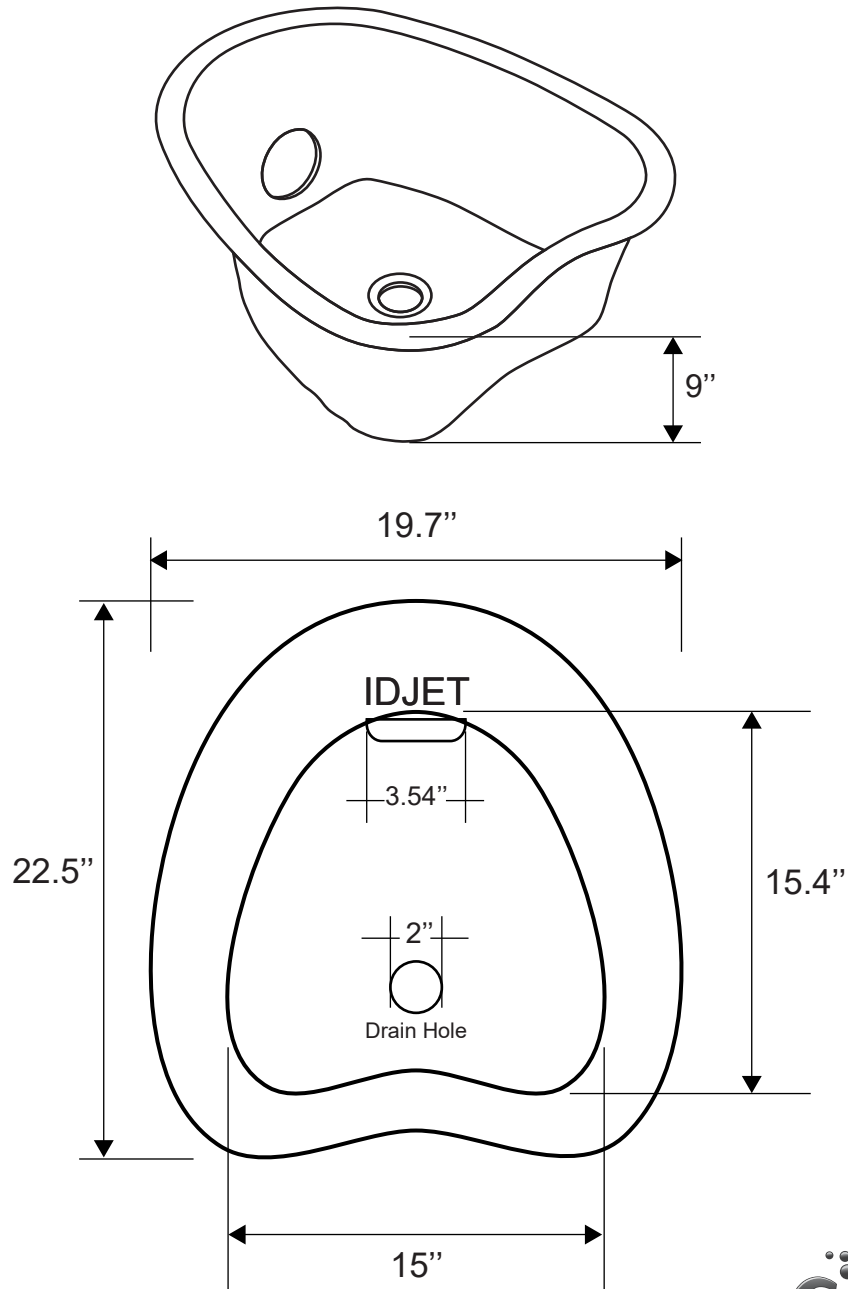

HEARTSHAPE GLASS BOWL DIMENSIONS

Specifications:

Weight: 39 Lb. (17.70 kg.)
Glass Thickness: 0.47"
Bowl Capacity: 5.75 US gal. (21.80 L.)
Dimensions: 19.7" x 22.5" x 9"
Drain Hole Diameter: 2"
Jet Hole Diameter: 3.54"

The Dimensions are in inches.

www.gulfstreaminc.com

HEARTSHAPE GLASS BOWL DIMENSIONS

Specifications:

Weight: 39 Lb. (17.70 kg.)
Glass Thickness: 1.2 cm
Bowl Capacity: 5.75 US gal. (21.80 L.)
Dimensions: 50 cm x 57.15 cm x 22.73 cm
Drain Hole Diameter: 5 cm
Jet Hole Diameter: 9 cm

The Dimensions are in centimeters.

www.gulfstreaminc.com