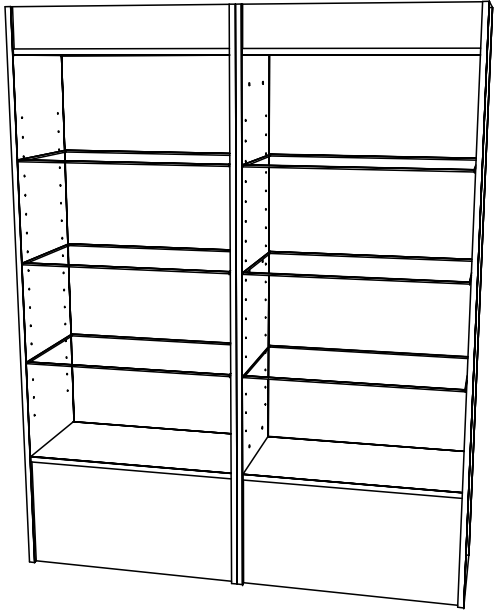

Black Connector Bolts

		Jeffco 5269 U.S. Hwy. 158 Advance, NC 27006
Title: J64 Java Retail Display		
Size: NTS	Drawing Number:	Drawn By: Brian
Date:		Sheet

When two or more units have been ordered to be bolted together:

Use the supplied conector bolts and nuts to bolt through the factory drilled holes in the joining end panels to attach retails together.

Jeffco
5269 U.S. Hwy. 158
Advance, NC 27006

Title: J64 Java Retail Display		
Size: NTS	Drawing Number:	Drawn By: Brian
Date:	Sheet	

Examples

Two unit run...Two center connector legs attached to base and top with bolts and threaded inserts.

2 Standard outside ends

Three unit run...Four center connector legs attached to base and top with bolts and threaded inserts.

2 Standard outside ends

Four unit run...Six center connector legs attached to base and top with bolts and threaded inserts.

2 Standard outside ends

		Jeffco 5269 U.S. Hwy. 158 Advance, NC 27006
Title: J64 Java Retail Display		
Size: NTS	Drawing Number:	Drawn By: Brian
Date:	Sheet	