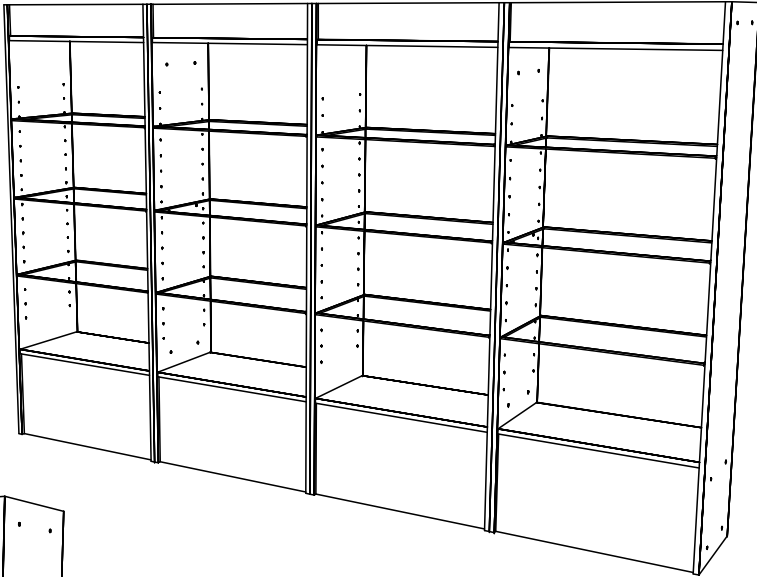

Examples

Two unit run...Two center connector legs attached to base and top with bolts and threaded inserts.

2 Standard outside ends

Three unit run...Four center connector legs attached to base and top with bolts and threaded inserts.

2 Standard outside ends

Four unit run...Six center connector legs attached to base and top with bolts and threaded inserts.

2 Standard outside ends

		Jeffco 5269 U.S. Hwy. 158 Advance, NC 27006
Title: J64 Java Retail Display		
Size: NTS	Drawing Number:	Drawn By: Brian
Date:	Sheet	