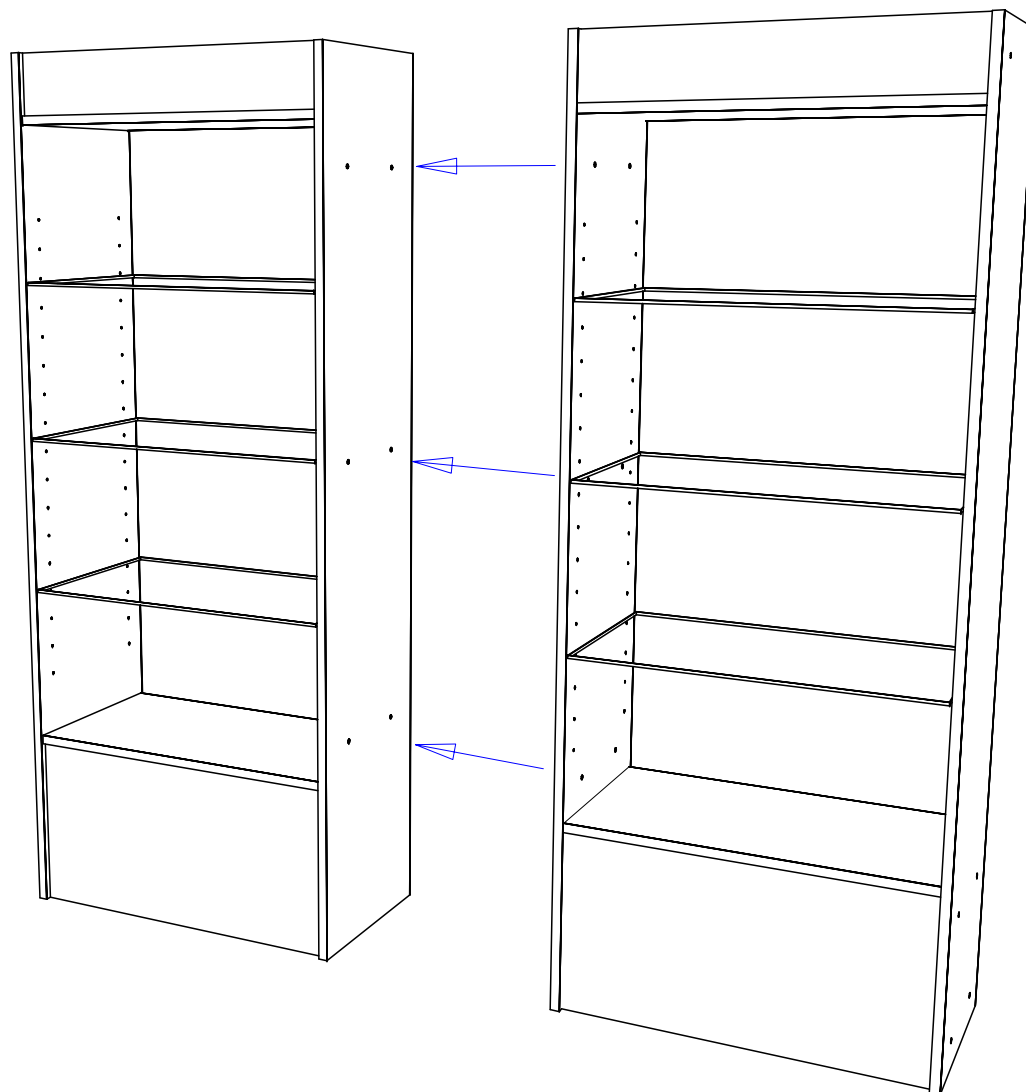

Black Connector Bolts

		Jeffco 5269 U.S. Hwy. 158 Advance, NC 27006
Title: J64 Java Retail Display		
Size: NTS	Drawing Number:	Drawn By: Brian
Date:		Sheet

When two or more units have been ordered to be bolted together:

Use the supplied conector bolts and nuts to bolt through the factory drilled holes in the joining end panels to attach retails together.

Jeffco
5269 U.S. Hwy. 158
Advance, NC 27006

Title: J64 Java Retail Display		
Size: NTS	Drawing Number:	Drawn By: Brian
Date:	Sheet	

Examples

Two unit run...Two center connector legs attached to base and top with bolts and threaded inserts.

2 Standard outside ends

Three unit run...Four center connector legs attached to base and top with bolts and threaded inserts.

2 Standard outside ends

Four unit run...Six center connector legs attached to base and top with bolts and threaded inserts.

2 Standard outside ends

		Jeffco 5269 U.S. Hwy. 158 Advance, NC 27006
Title: J64 Java Retail Display		
Size: NTS	Drawing Number:	Drawn By: Brian
Date:	Sheet	