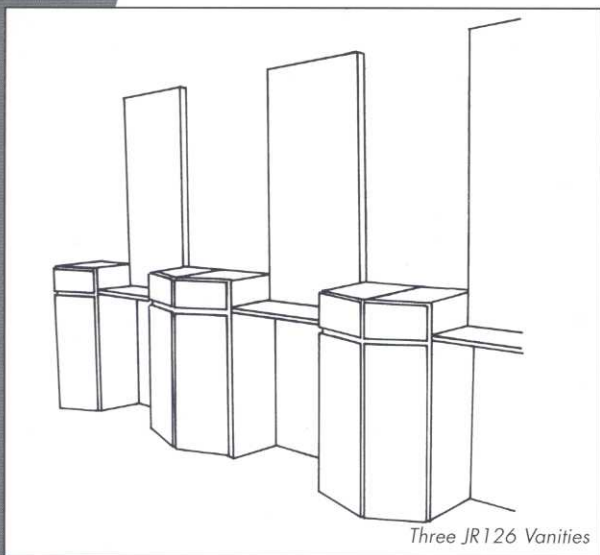

JUAREZ VANITY

belvedere®

JUAREZ VANITY

J U A R E Z V A N I T Y

- ▲ Centered mirror.
- ▲ Double cabinets. Drawer, fixed shelf and hair sweep in left hand cabinet. Drawer, pull out and tilt up tool panel, and lower storage in right hand cabinet. Tool panel holds one handheld dryer, three curling irons, and one clipper.
- ▲ Doors on cabinets open to fold underneath shelf.

S P E C I F I C A T I O N S

- ▲ **JR126-D Juarez Vanity.** Framed mirror with side sconce lights. Mirror: 24" w x 48" h. $\frac{3}{4}$ " thick frosted glass shelf with radius front. Clear glass on double cabinets. Shelf 24" wide. Each cabinet 13" wide. Overall: 50" w x 18" d x 80" h. Specify laminate color. Shipping weight approximately 195 lbs.
- ▲ **JR126 Juarez Vanity.** Wall mounted mirror: 24" w x 48" h. $\frac{3}{4}$ " thick frosted glass rectangular center shelf. Shelf 24" wide. Each cabinet 13" wide. Overall: 50" w x 18" d x 80" h. Specify laminate color. Shipping weight approximately 151 lbs.