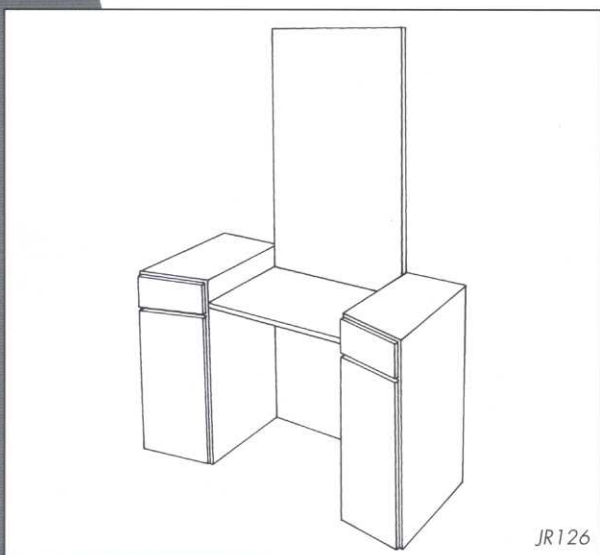

JUAREZ VANITY

belvedere®

JUAREZ VANITY

J U A R E Z V A N I T Y

- ▲ Centered mirror.
- ▲ Double cabinets. Drawer, fixed shelf and hair sweep in left hand cabinet. Drawer, pull out and tilt up tool panel, and lower storage in right hand cabinet. Tool panel holds one handheld dryer, three curling irons, and one clipper.
- ▲ Doors on cabinets open to fold underneath shelf.

S P E C I F I C A T I O N S

- ▲ **JR126-D Juarez Vanity.** Framed mirror with side sconce lights. Mirror: 24" w x 48" h. $\frac{3}{4}$ " thick frosted glass shelf with radius front. Clear glass on double cabinets. Shelf 24" wide. Each cabinet 13" wide. Overall: 50" w x 18" d x 80" h. Specify laminate color. Shipping weight approximately 195 lbs.
- ▲ **JR126 Juarez Vanity.** Wall mounted mirror: 24" w x 48" h. $\frac{3}{4}$ " thick frosted glass rectangular center shelf. Shelf 24" wide. Each cabinet 13" wide. Overall: 50" w x 18" d x 80" h. Specify laminate color. Shipping weight approximately 151 lbs.