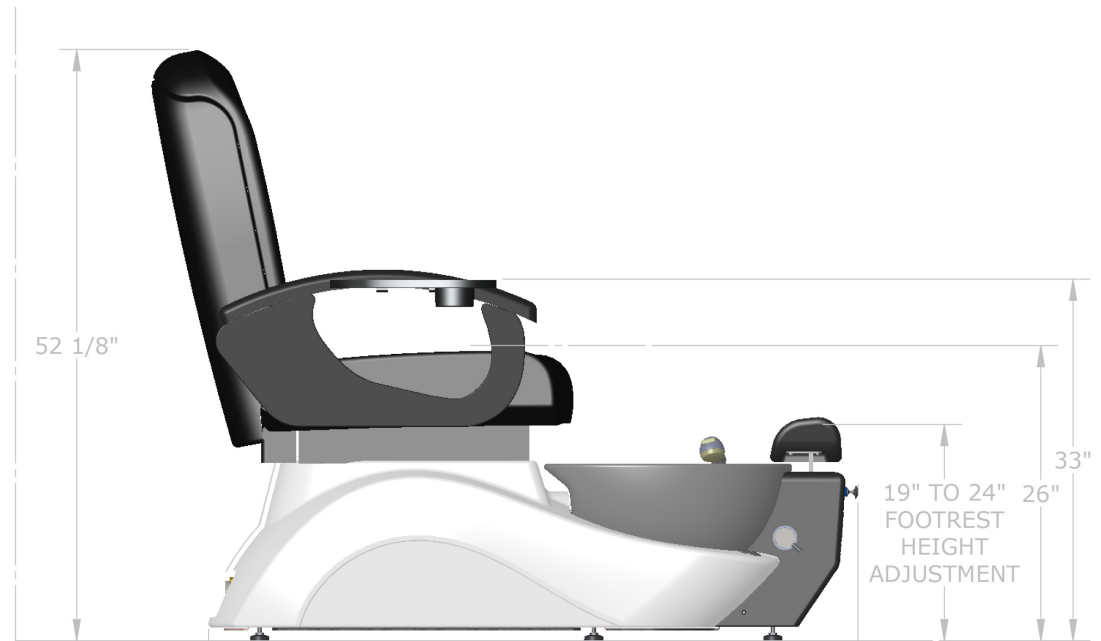

Convenient Electronic Controls

Proprietary Ventilation System

Full Shiatsu Chair Massage

FINISHES

The Le Rêve Pedicure Spa, from award-winning Continuum® Pedicure Spas, features a quality built, feature-rich pedicure spa unseen in our industry at this price. Wrapped with a sleek, modern aesthetic, the Le Rêve's welded steel frame provides exceptional strength and durability.

BASE COMBINATIONS

Champagne Base with Gold Bowl

White Base with Smoke Bowl

Black Base with Smoke Bowl

UPHOLSTERY

Le Rêve

SPECIFICATIONS

FEATURES

- Bowl capacity: 5.7 US Gallons (21.6 Liters)
- Whisper-quiet magnetic pipeless jet
- Dual manually adjustable footrests
- Chrome sprayer
- Manual fill
- Removable access panels
- Full Shiatsu chair massage
- Forward / back seat movement
- Reclining electric back
- Arm rests swing up for easy chair access
- Acetone resistant manicure trays with cupholder
- Steel frame supports chair, tub and shroud
- Proprietary ventilation system
- Assembled in the USA