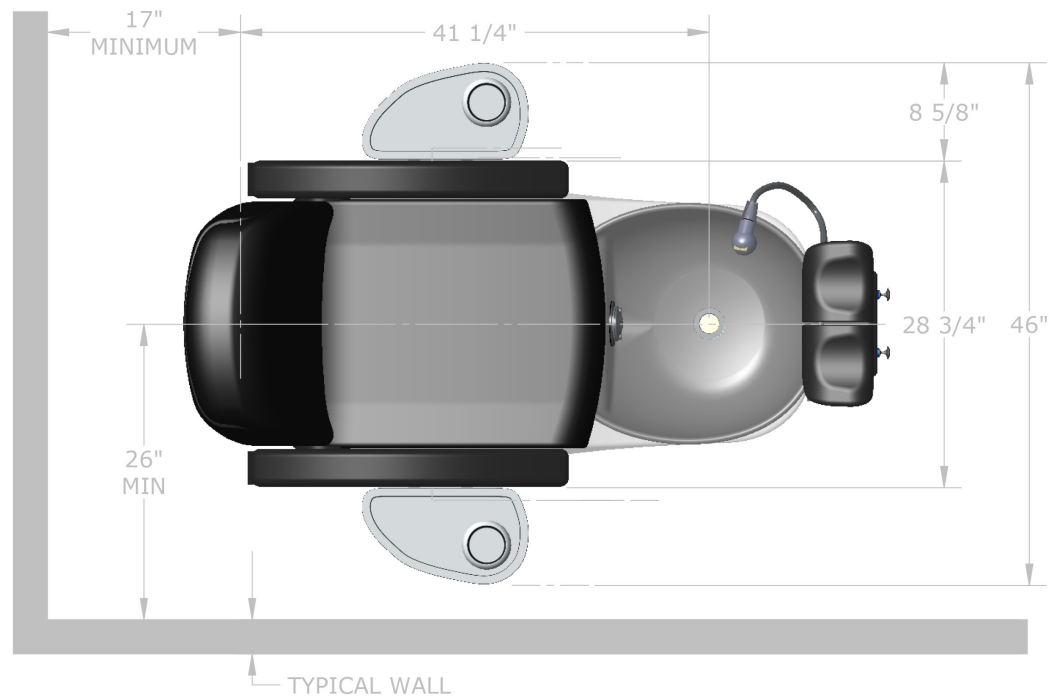

BASE COMBINATIONS

Champagne Base with Gold Bowl

White Base with Smoke Bowl

Black Base with Smoke Bowl

UPHOLSTERY

Le Rêve

SPECIFICATIONS

FEATURES

- Bowl capacity: 5.7 US Gallons (21.6 Liters)
- Whisper-quiet magnetic pipeless jet
- Dual manually adjustable footrests
- Chrome sprayer
- Manual fill
- Removable access panels
- Full Shiatsu chair massage
- Forward / back seat movement
- Reclining electric back
- Arm rests swing up for easy chair access
- Acetone resistant manicure trays with cupholder
- Steel frame supports chair, tub and shroud
- Proprietary ventilation system
- Assembled in the USA