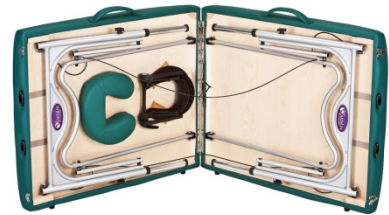

# LUNA PORTABLE MASSAGE TABLE PACKAGE

## Full Sized, Lightweight Massage Table

**Value Package includes:** Flex-Rest™ Self Adjusting Facecradle with Form-fit™ Memory Cushion and durable carry case.

### Reiki-Ready Super-Lite Frame

- Expertly designed by Earthlite's advanced engineering team.
- Only 29 pounds – easy to transport.
- Greater client access for specific massage work.
- Innovative dual post leg stabilizers.

### Specifications:

- Width: 30"
- Length: 73"
- Height Range: 24" - 34"
- Static Weight: 3000 lbs
- Max. Working Weight: 750 lbs
- Lifetime Limited Warranty
- **CE Mark**