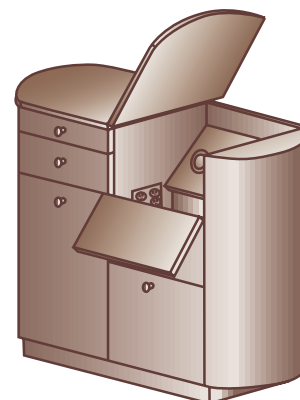

MA28

belvedere

BELVEDERE USA CORPORATION, ONE BELVEDERE BOULEVARD, BELVIDERE, IL 61008
USA: 800-435-5491 • Illinois: 815-544-3131 • Canada: 800-463-0229 • Fax: 800-626-9750
E-Mail: belvedereco@belvedereco.com • Website: <http://www.belvedere.com/>