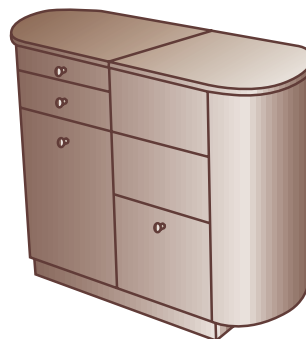

Manhattan

Mariana

Vanities

Manhattan

Mariana

For complete product specifications, call Belvedere USA Corporation or your Belvedere sales associate.

Manhattan

- Model no. MN28.
- Freestanding.
- Glass Top.
- Chrome hardware with brass accents.
- Divided upper drawer.
- Tilt-out center tool door with panel for three curling irons and one handheld dryer.
- Lower storage drawer.
- Toe kick always black.
- Glass top: 16" w x 16" d x 3/8" thick.
- Vanity with top 39" high.

MN28
Wt. 70 lbs.

MN28

Mariana

- Model no. MA28.
- Freestanding.
- Right hand top lifts up and front door drops down for easy access to tool panel.
- Lower storage on right hand side.
- Left hand side has two drawers and lower storage with plastic trash can.
- Four-plex outlet. Must be hardwired on site.
- Top may be laminated in trim color.
- Overall dimensions: 30" w x 15 1/4" d x 35" h.