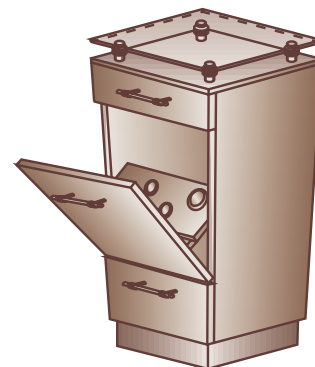

Manhattan

Mariana

Vanities

Manhattan

Mariana

For complete product specifications, call Belvedere USA Corporation or your Belvedere sales associate.

Manhattan

- Model no. MN28.
- Freestanding.
- Glass Top.
- Chrome hardware with brass accents.
- Divided upper drawer.
- Tilt-out center tool door with panel for three curling irons and one handheld dryer.
- Lower storage drawer.
- Toe kick always black.
- Glass top: 16" w x 16" d x 3/8" thick.
- Vanity with top 39" high.

MN28
Wt. 70 lbs.

MN28

Mariana

- Model no. MA28.
- Freestanding.
- Right hand top lifts up and front door drops down for easy access to tool panel.
- Lower storage on right hand side.
- Left hand side has two drawers and lower storage with plastic trash can.
- Four-plex outlet. Must be hardwired on site.
- Top may be laminated in trim color.
- Overall dimensions: 30" w x 15 1/4" d x 35" h.