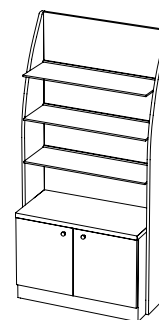

## M-2097-24

Illusion retail display unit has three 3/8" glass shelves between smoothly curved end panels and a lower storage area with adjustable shelves and two doors. Specify standard laminate and door pull style.

24"W x 72"H x 17.5"D

Approximate weight: 165 lbs

M-2097-24

## M-2097-36

Same as M-2097-24 except unit is 36" in width

36"W x 72"H x 17.5"D

Approximate weight: 215 lbs

## M-2099

Illusion reception desk with curved front. Includes two locking drawers, two lower storage areas with adjustable shelves. Check writing top is 42" high without glass top option. Specify standard laminate and door pull style.