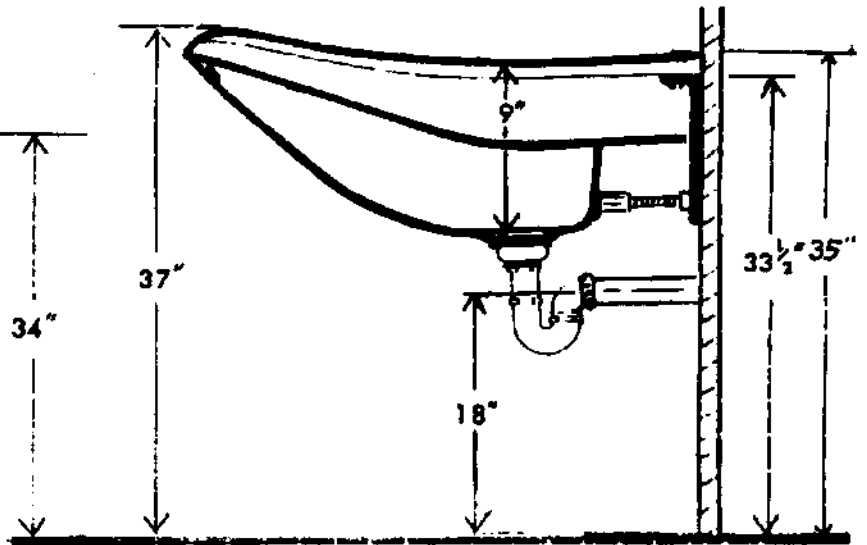

SHAMPOO BOWL INSTALLATION INSTRUCTIONS

MODEL No. 3000 - WM

IMPORTANT

USE WITH ADJUSTABLE BACK
SHAMPOO CHAIRS ONLY
(NOT SPRING LOADED)

NOT RECOMMENDED FOR USE
WITH WET STYLING STATIONS

MARBLE PRODUCTS

A DIVISION OF KOKEN MFG. CO., INC.
2080 S. EDWARDS • WICHITA, KANSAS 67213 • 316-942-7600