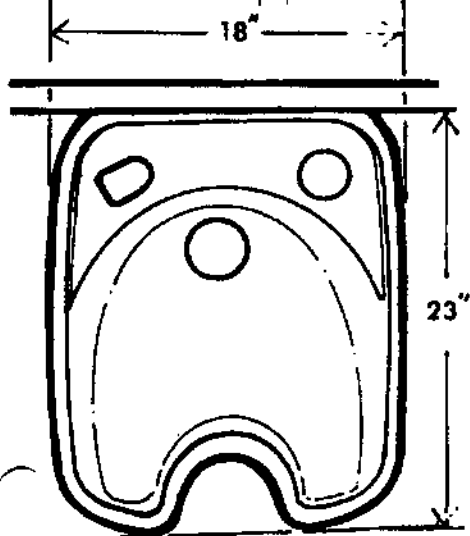

SHAMPOO BOWL INSTALLATION INSTRUCTIONS

MODEL No. 3000 - WM

IMPORTANT

USE WITH ADJUSTABLE BACK
SHAMPOO CHAIRS ONLY
(NOT SPRING LOADED)

NOT RECOMMENDED FOR USE
WITH WET STYLING STATIONS

MARBLE PRODUCTS

A DIVISION OF KOKEN MFG. CO., INC.
2080 S. EDWARDS • WICHITA, KANSAS 67213 • 316-942-7600