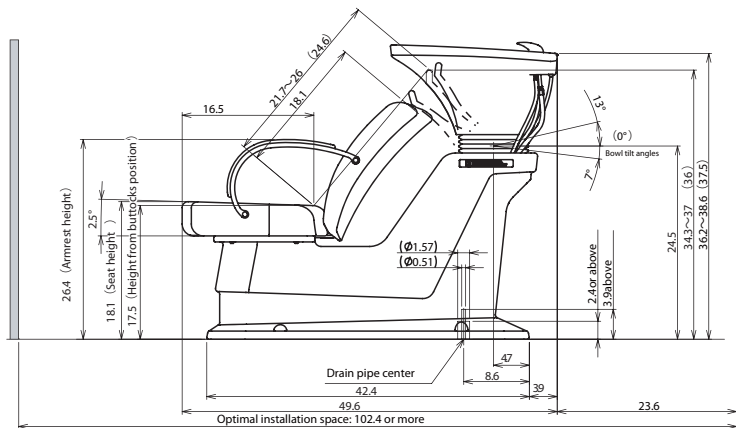

### Tilttable Bowl

Bowl can be tilted down 13 degrees or up 7 degrees from the basic horizontal position to accommodate differences in height among individual customers.

## DIMENSIONS (inch)

### ODIN Chair

Note: Dimensions shown above may vary slightly depending on the product.  
 Note: Figures in parentheses apply when the bowl angle is 0 degrees (horizontally level).  
 Note: Height of neck cushion will vary slightly depending on the product.