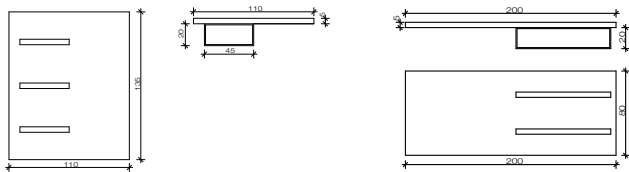

rainbow line

Mirrors

Washunits

Desks

For Men

RAINBOW ART RT/050

RAINBOW ART RT/052

44 SKY COLOURS