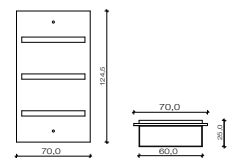

rainbow line

Mirrors

Washunits

Desks

For Men

RAINBOW ART RT/050

RAINBOW ART RT/052

44 SKY COLOURS