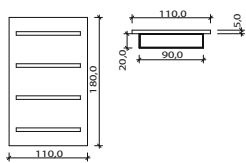

rainbow line

Mirrors

Washunits

Desks

For Men

RAINBOW ART RT/050

RAINBOW ART RT/052

44 SKY COLOURS