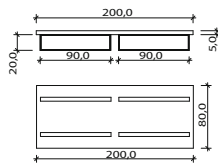

rainbow line

Mirrors

Washunits

Desks

For Men

RAINBOW ART RT/050

RAINBOW ART RT/052

44 SKY COLOURS