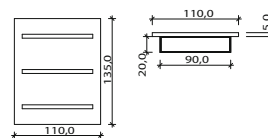

rainbow line

Mirrors

Washunits

Desks

For Men

RAINBOW ART RT/050

RAINBOW ART RT/052

44 SKY COLOURS