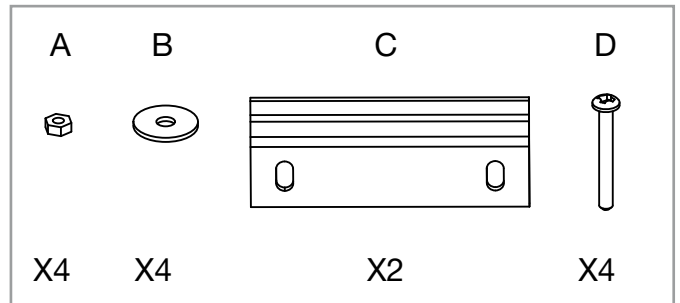

rainbow line

Mirrors

Washunits

Desks

For Men

RAINBOW ART RT/050

RAINBOW ART RT/052

44 SKY COLOURS