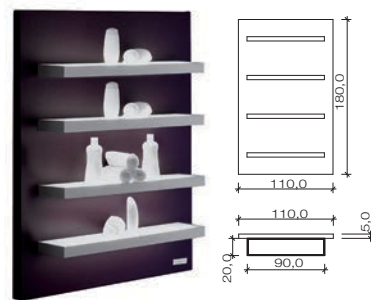

rainbow

AVAILABLE IN 44 SKY COLOURS

RAINBOW RT/048

RAINBOW RT/047

RAINBOW RT/045

RAINBOW RT/046

mirrors

chairs

washunits

retail

interiors

desks

waiting area

just for men

accessories