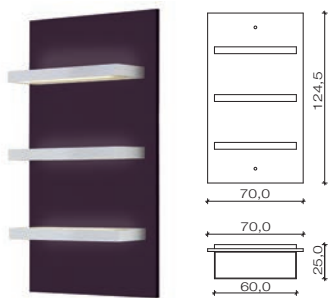

rainbow

AVAILABLE IN 44 SKY COLOURS

RAINBOW RT/048

RAINBOW RT/047

RAINBOW RT/045

RAINBOW RT/046

mirrors

chairs

washunits

retail

interiors

desks

waiting area

just for men

accessories