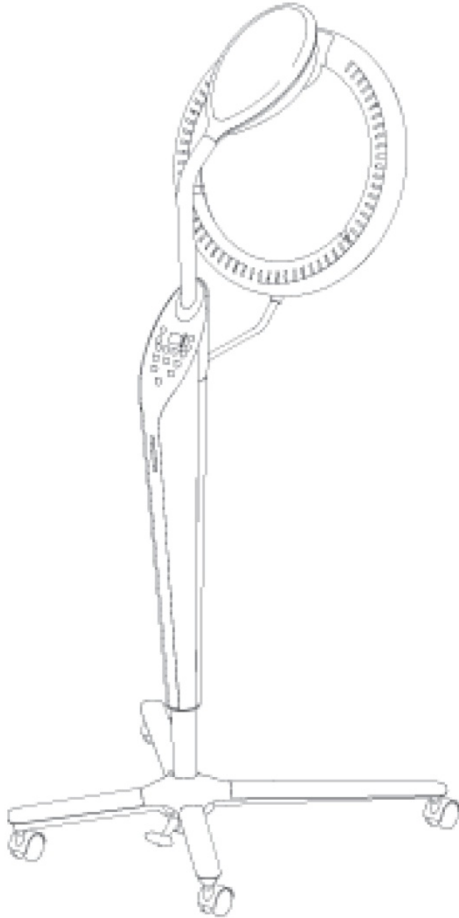

ROLLERBALL F

A sophisticated, restyled successor to the original, the Rollerball F brings new possibilities in hair design. Speed, power, and a rotating ring help color and chemical treatments penetrate deeper and faster delivering enhanced results that last. Now boasting a slim, elegant profile and variety of colors.

RB-42SBK, RB-42SYL, RB-42SWH, RB-42SRD, RB-42SOR, RB-42SGR, RB-42SSL

Standard Features:

19.13" - 26.75"W x 22.44"D x 59.63"-67.44"H

34.5 lbs

Rated Voltage: 110V, 120V, 220V, 230V, 240V

Rated power consumption: 980W

Available Colors: Black, Yellow, White, Red, Orange, Green, Silver

ROLLERBALL
Multi-Function Hair Processor