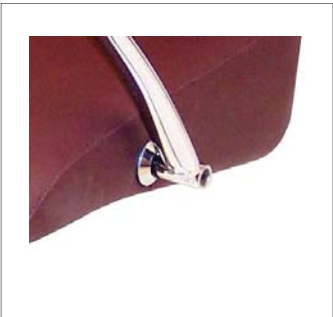

Sleek Styling Chair

Sleek Styling Chair

Model		SL12
Base	Description	Styler
Priced with 18BF footrest & base listed		
LB12UBC	23" dia.	Available Base Options
LB12UFC	23" dia.	
CB12BC	24" dia.	
CB12FC	24" dia.	
DB12	24" dia.	Base Colors
DB12SS	24" dia.	BC - Painted
32CC	25" 5 star	FC - Brushed Chrome
Colors:		
Specify Grade 1 or Grade 2 fabric and paint colors		
Specifications		
(Lbs)	Ship Weight	84
(Inches)	Seat Height	18 1/2
	Back Height	32
	Outside Width	23
	Inside Arm Width	19
	Front-to-Back	25
Footrests		
	04AF painted	04ACF chrome
	05AF painted	19F painted
	05ACF painted	19CF chrome
Features & Benefits		
	The Sleek styling chair offers striking polished chrome arms. Functional and beautiful padded upholstered seat and fixed Back. Accent stitching appears on the back side of the chair.	