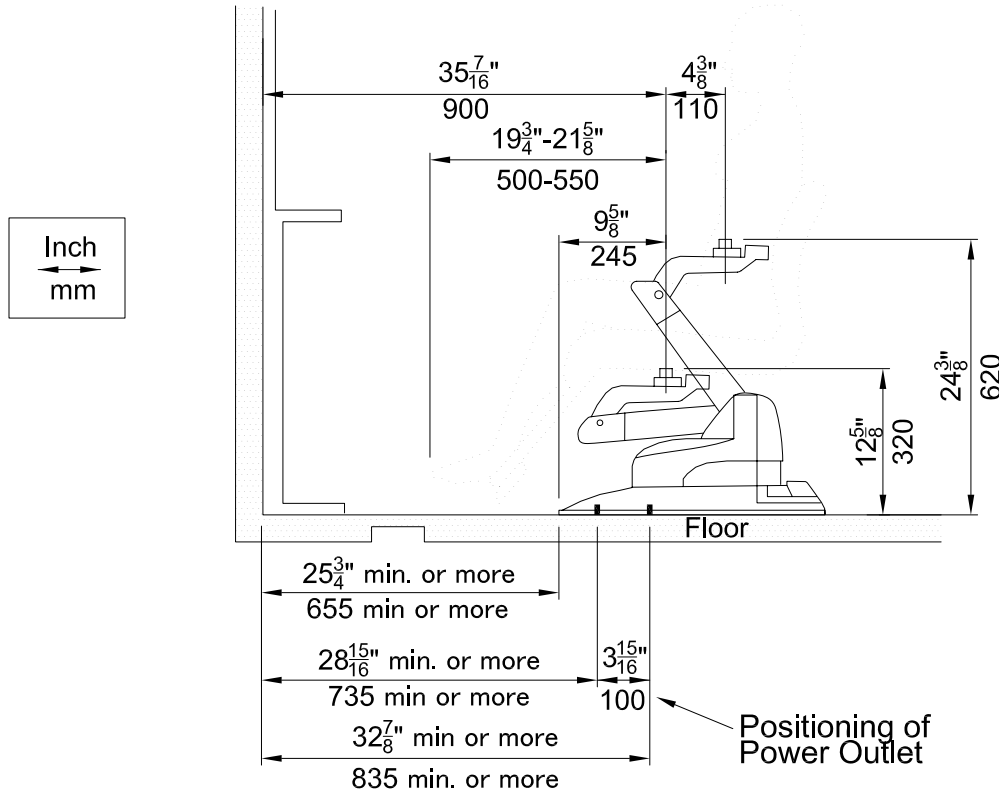

Recommended Chair Setting Position

Specification:

- Initial Height: 12⁹/₁₆"
- Max. Height: 24³/₈"
- Stroke: 11¹³/₁₆"
- Base (Outer): 23⁹/₁₆" x 20¹/₁₆"
- Electric Code: Approx. 43¹/₄"
- Weight: 61³/₄ lbs

Electric:

- 115v AC
- 60Hz
- Approx. 3.31A
- 360w

Positioning of Power Outlet

Section of Base