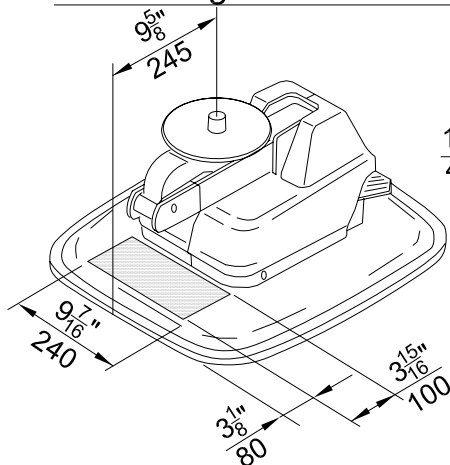

Recommended Chair Setting Position

Specification:

- Initial Height: 12⁹/₁₆"
- Max. Height: 24³/₈"
- Stroke: 11¹³/₁₆"
- Base (Outer): 23⁹/₁₆" x 20¹/₁₆"
- Electric Code: Approx. 43¹/₄"
- Weight: 61³/₄ lbs

Electric:

- 115v AC
- 60Hz
- Approx. 3.31A
- 360w

Positioning of Power Outlet

Section of Base