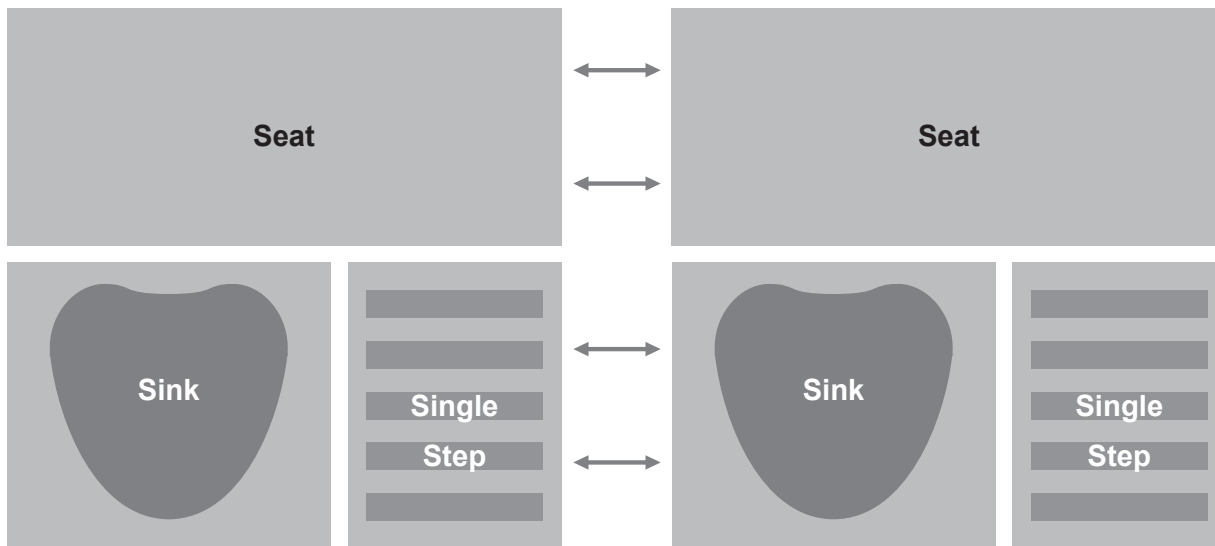

# SINGLE, DOUBLE, TRIPLE TIFFANY BENCH ASSEMBLY INSTRUCTIONS

**Included Hardware for Single Bench****Important Safety Instructions**

Obey the following warnings:

- Keep bystanders and children away from the product you are assembling at all times.
- Do not connect power supply to the machine until instructed to do so.
- Do not assemble this machine outdoors or in a wet or moist location.
- Make sure assembly is done in an appropriate work space away from foot traffic and exposure to bystanders.
- Some components of the machine can be heavy or awkward. Use a second person when doing the assembly steps involving these parts. Do not do steps that involve heavy lifting or awkward movements on your own.
- Set up this machine on a solid, level, horizontal surface.
- Do not try to change the design or functionality of this unit. This could compromise the safety of this unit and will void the warranty.
- Do not use until the machine has been fully assembled and inspected for correct performance in accordance with the Owner's Manual.
- Read and understand the complete Owner's Manual supplied with this machine before first use. Keep the Owner's and Assembly Manuals for future reference.
- Do all assembly steps in the sequence given. Incorrect assembly can lead to injury or malfunctioning of the machine.

## Included Hardware for Double Bench

## Double Bench Assembly (2 Single Steps, Asymmetrical)

## Double Bench Assembly (1 Double Step, Symmetrical)