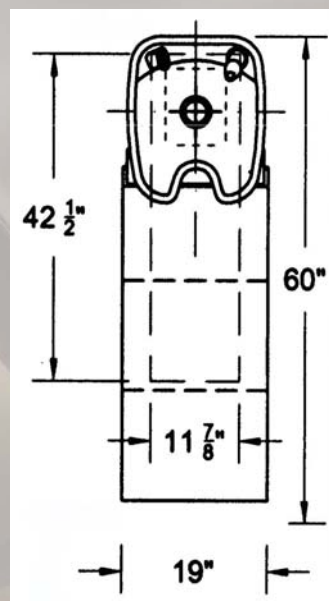

WELLNESS BACKWASH

Available in all standard HPL colors and Stainless Steel.

Wellness Sofa Backwash

Wellness Chair Backwash

Sofa

Belvedere USA, LLC

One Belvedere Blvd
Belvidere, IL 61008

U.S. 800-435-5491