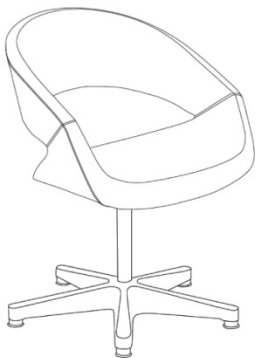

CARUSO

STYLING CHAIR - DRYER CHAIR - RECEPTION CHAIR
ST-M80 / DY-M82 / RC-M84

**TAKARA
BELMONT**

TODAY. TOMORROW. ALWAYS.

CARUSO

The Caruso Styling Chair has sensual curves that hug you while making a bold and unique statement in its design. Offering firm lateral support with thick foam all around, the Caruso is exceptionally comfortable. Value, comfort, and style... all in one chair.

ST-M80

Styling chair with standard footrest 217 on a B1A base. Black upholstery only.

Chair specifications on B1A base:

25"W x 20"D x 34" - 42"H

Approximately 61lbs

DY-M82

Dryer chair. Black upholstery only.

RC-M84

Reception Chair on 5-star black base. Black upholstery only.

**ABSalon
Equipment®**

One Source, One Choice, One Company, Since 1982™

800-393-2679
www.absalonequipment.com