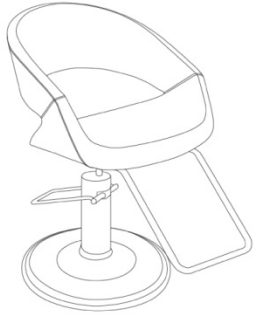

CARUSO

STYLING CHAIR - DRYER CHAIR - RECEPTION CHAIR
ST-M80 / DY-M82 / RC-M84

**TAKARA
BELMONT**

TODAY. TOMORROW. ALWAYS.

CARUSO

The Caruso Styling Chair has sensual curves that hug you while making a bold and unique statement in its design. Offering firm lateral support with thick foam all around, the Caruso is exceptionally comfortable. Value, comfort, and style... all in one chair.

ST-M80

Styling chair with standard footrest 217 on a B1A base. Black upholstery only.

Chair specifications on B1A base:

25"W x 20"D x 34" - 42"H

Approximately 61lbs

DY-M82

Dryer chair. Black upholstery only.