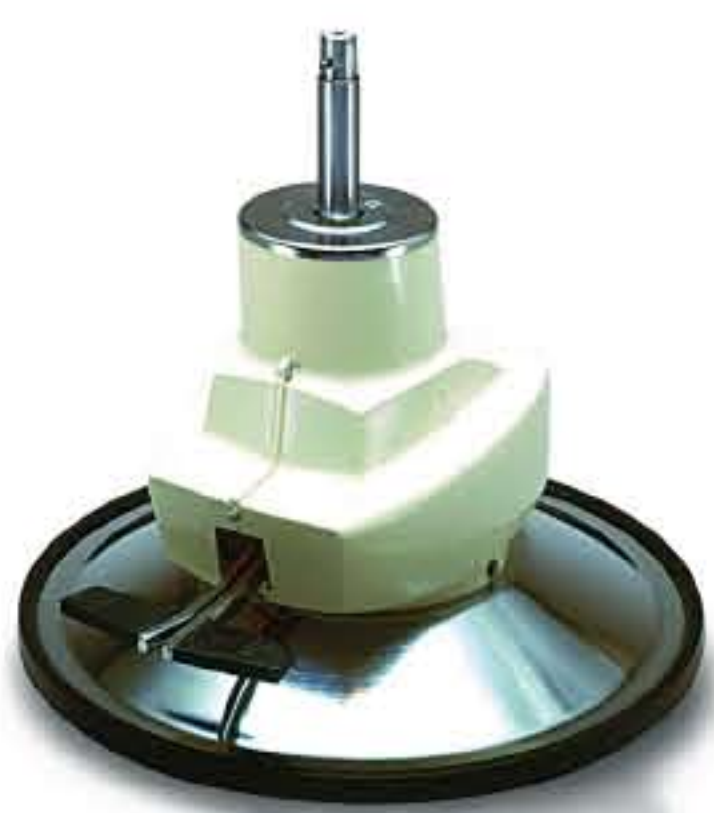

ELECTRIC

BASES

REINVENT YOURSELF.

ELECTRIC BASE

BS-E4C Motorized hydraulic base with white pump cover and brushed chrome foot

Rating: 115V AC, 60Hz, 360W (approx. 3.31A)

BS-180 Motorized hydraulic base with black pump cover and brushed chrome foot

BS-T6C Compact Hilox Motorized hydraulic base in off-white

BS-T7B Compact Hilox Motorized hydraulic base in black

115V AC, 60Hz, 350W (approx. 3.31A)

BS-T8B Floor mount Hilox Base. Motorized hydraulic base in dark grey

115V AC, 60HZ, 650W (approx. 5.7A)

BS-T9C Floor mount Hilox Base Motorized hydraulic base in silver metallic

115V AC, 60HZ, 360W (approx. 3.31A)

AB Salon Equipment
One Source, One Choice, One Company. Since 1982™