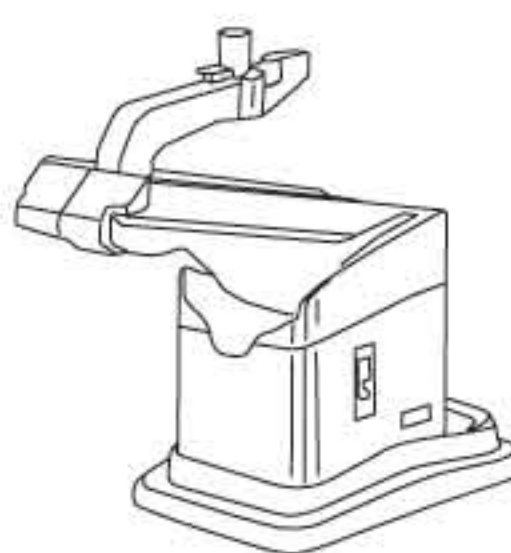

ELECTRIC

BASES

REINVENT YOURSELF.

ELECTRIC BASE

BS-E4C Motorized hydraulic base with white pump cover and brushed chrome foot

Rating: 115V AC, 60Hz, 360W (approx. 3.31A)

BS-180 Motorized hydraulic base with black pump cover and brushed chrome foot

BS-T6C Compact Hilox Motorized hydraulic base in off-white

BS-T7B Compact Hilox Motorized hydraulic base in black

115V AC, 60Hz, 350W (approx. 3.31A)

BS-T8B Floor mount Hilox Base. Motorized hydraulic base in dark grey