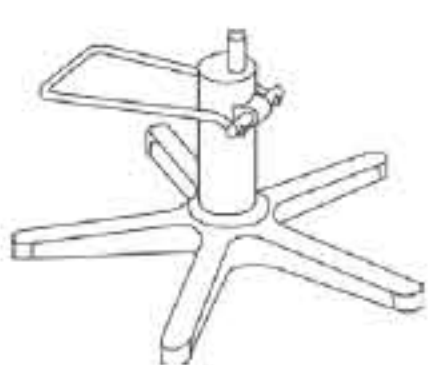

HYDRAULIC

BASES

REINVENT YOURSELF.

**TAKARA
BELMONT**

HYDRAULIC BASE

BS-Y5C Hydraulic base and pump cover in brushed chrome

BS-Y5L Short Hydraulic base and pump cover

BS-B1A Standard hydraulic base and pump cover in bright chrome

BS-FBB (Sleek) hydraulic base and pump cover in beige

BS-FNB (Sleek) hydraulic base and pump cover in black

BS-FNC (Sleek) hydraulic base and pump cover in chrome

BS-FCS (Slim) hydraulic base and pump cover in bright chrome

BS-B5C Hydraulic base and pump cover in brushed chrome

BS-Y68 Hydraulic base and pump cover in bright black

BS-Y6C Hydraulic base and pump cover in bright chrome

BS-Y6L Hydraulic base and pump cover in bright chrome (shorter than Y6C)