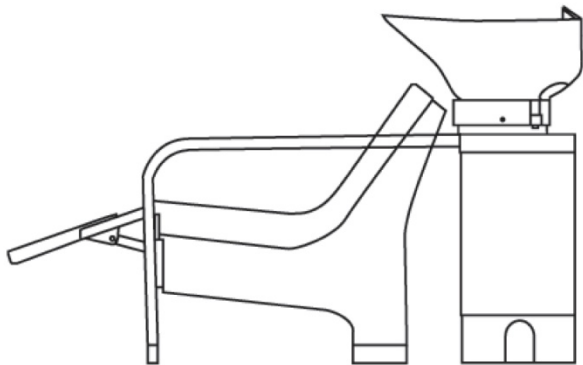

OREGON

SHAMPOO UNIT
SH-510

**TAKARA
BELMONT**

TODAY. TOMORROW. ALWAYS.

OREGON

The Oregon adds a unique lounge-style comfort and sleek look to the shampoo chair. The removable full length cushion adds extra padding to the chair, and allows for easy clean up and unique color combinations. The adjustable tilting basin provides ultimate comfort for the client's head and neck, and the extendable leg rest allows them to put their feet up and relax while they enjoy their shampoo.

The open back of the wash unit has a stainless steel shelf which provides extra storage for towels and hair care products, saving you space in the shampoo area of the salon.

SH-510

Standard Features:

Seat made of wood and polyurethane, padded armrest, zinc-coated metal structure, laminate and stainless steel shelf, adjustable tilting basin made of white ceramic, vinyl covering, and extending leg rest.

Chair Specifications:

Measurements: 27.56"W x 48.43"D x 37.95"H

Measurements with Leg Extended: 27.56"W x 63.43" x 37.95"H

Weight: 165 lbs