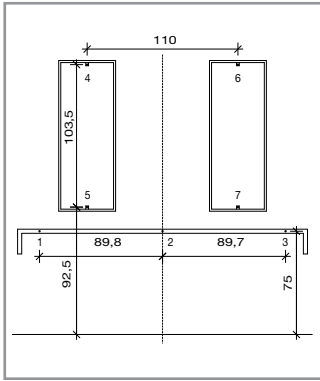

44 SKY COLOURS