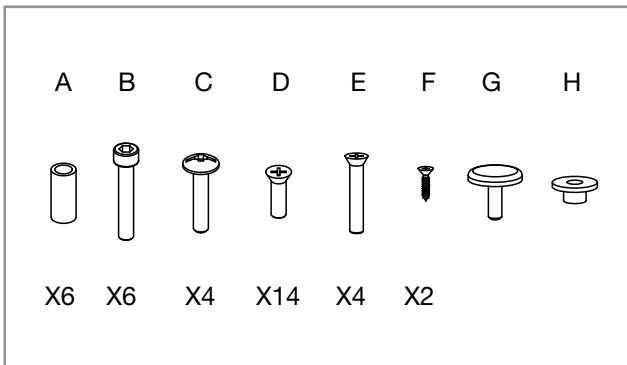

unique

Mirrors

Washunits

Desks

For Men

Accessories

44 SKY COLOURS