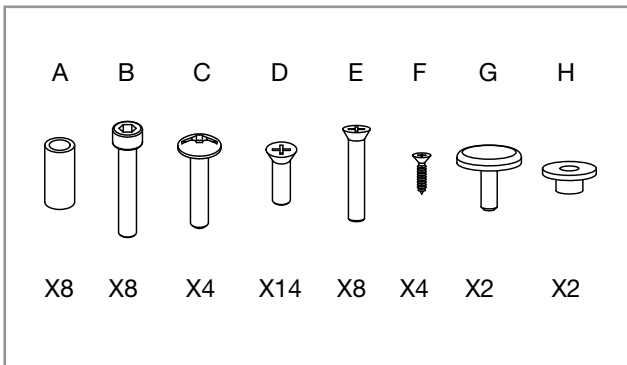

44 SKY COLOURS