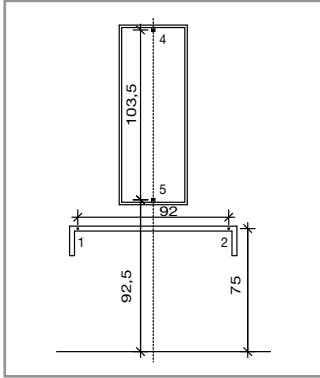

unique

Mirrors

Washunits

Desks

For Men

Accessories

44 SKY COLOURS