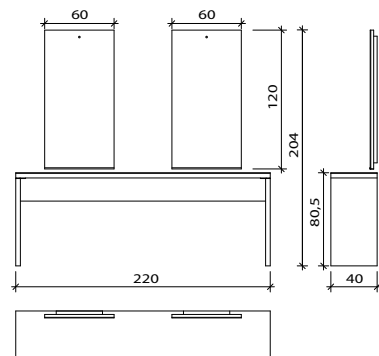

# neon lyon/valencia/fiji/genova lisboa/unique

SCHEMA FISSAGGIO NEON CON CALAMITA  
ASSEMBLY INSTRUCTIONS, NEON LIGHT WITH MAGNET

CON CALAMITA  
WITH MAGNET

CON CLIPS  
WITH CLIPS