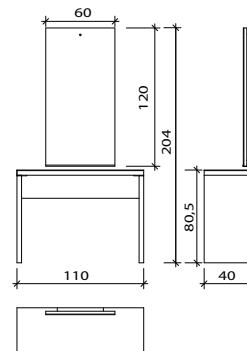

UNIQUE MI/210-B